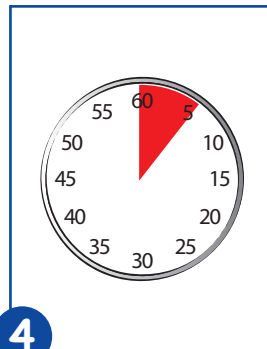

Push water back and flush. Apply undiluted solution to the unrial, toilet bowl and under the rim

4

Leave for 5 minutes.

5

Agitate with brush if necessary.

6

Flush with clean water.

7