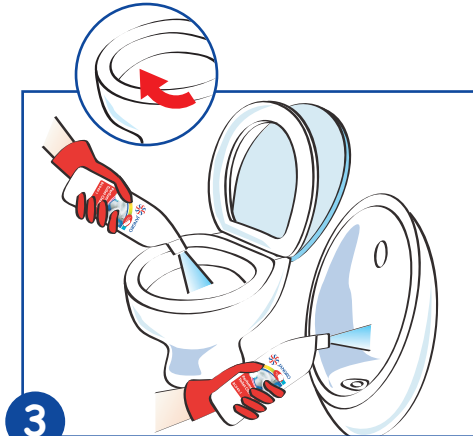

JANGRO Product Guide

Perfumed Toilet Cleaner BC040-1

Toilets and Urinals

1

Use appropriate PPE as indicated in COSHH/REACH data.

2

Place safety signs.

3

Push water back and flush. Apply undiluted solution to the unrial, toilet bowl and under the rim

4

Leave for 5 minutes.

5

Agitate with brush if necessary.

6

Flush with clean water.

7