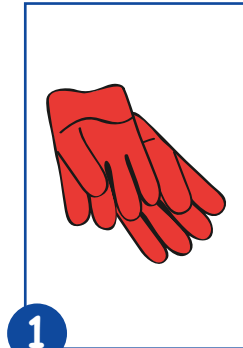

1

Use appropriate PPE as indicated in COSHH/REACH data.